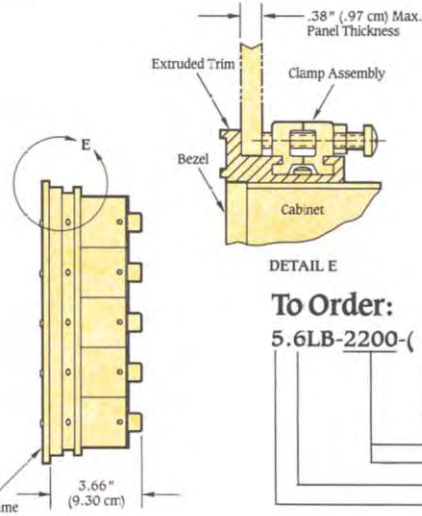

SERIES LB - 2100 / LB - 2200

The Series LB-2100/LB-2200 Lamp Cabinets are factory assembled from single-size modules in any number of windows high or wide to accommodate customer requirements for window size and panel cutout. The lamp assembly features colored bezels and nameplates. Rear panel screw terminals allow external connection or factory wiring to multipin connectors to interface via multiconductor cables to the lamp driver logic. The two parallel connected lamps are available for 24 Vdc or Vac, 48 Vdc or Vac, 115 Vac or 125 Vdc. The LB-2100 features a nominal window size of 1.5 inches by 3 inches, and the LB-2200 is 2 inches by 3 inches.

SPECIFICATIONS

Standard Voltages: 24 Vdc, 48 Vdc, 125 Vdc, 24 Vac, 48 Vac, 115 Vac.

Cabinet Size: Any number of windows high and wide. (May exceed the numbers shown in the table below.)

Lenses: Sandwich type lenses available.

Push-button Modules: Integral push-button modules offered as an option.

LB-2100 Dimensions

No. of Windows	Windows High		Windows Wide	
	A—Overall inches (cm)	B—Cutout inches (cm)	C—Overall inches (cm)	D—Cutout inches (cm)
2	4.28 (10.87)	3.75 (9.53)	7.28 (18.49)	6.75 (17.15)
3	5.78 (14.68)	5.25 (13.34)	10.28 (26.11)	9.75 (24.77)
4	7.28 (18.49)	6.75 (17.15)	13.28 (33.73)	12.75 (22.39)
5	8.78 (22.30)	8.25 (20.96)	16.28 (41.35)	15.75 (40.01)
6	10.28 (26.11)	9.75 (24.77)	19.28 (48.97)	18.75 (47.63)
7	11.78 (29.92)	11.25 (28.58)	22.28 (56.59)	21.75 (55.25)
8	13.28 (33.73)	12.75 (32.39)	25.28 (64.21)	24.75 (62.87)
9	14.78 (37.54)	14.25 (36.20)	28.28 (71.83)	27.75 (70.49)
10	16.28 (41.35)	15.75 (40.01)	31.28 (79.45)	30.75 (78.11)
11	17.78 (45.16)	17.25 (43.82)	34.28 (87.07)	33.75 (85.73)
12	19.28 (48.97)	18.75 (47.63)	37.28 (94.69)	36.75 (93.35)