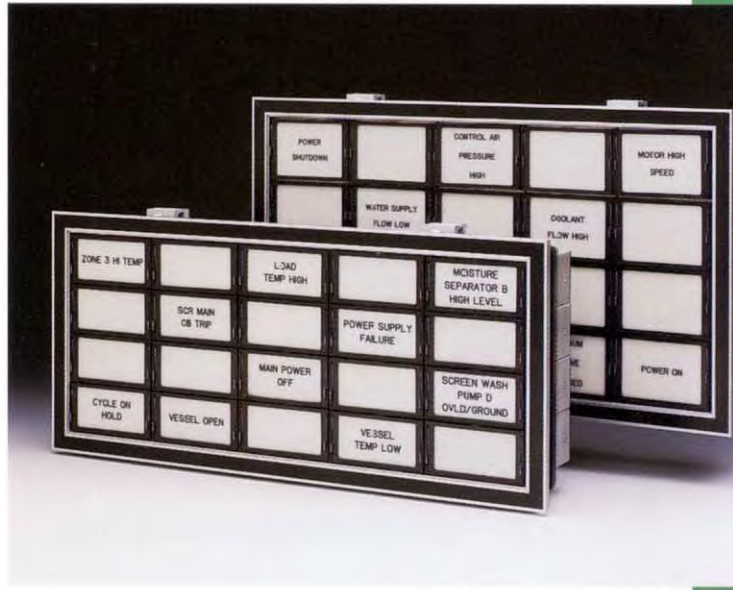

SERIES LB - 2100 / LB - 2200

The Series LB-2100/LB-2200 Lamp Cabinets are factory assembled from single-size modules in any number of windows high or wide to accommodate customer requirements for window size and panel cutout. The lamp assembly features colored bezels and nameplates. Rear panel screw terminals allow external connection or factory wiring to multipin connectors to interface via multiconductor cables to the lamp driver logic. The two parallel connected lamps are available for 24 Vdc or Vac, 48 Vdc or Vac, 115 Vac or 125 Vdc. The LB-2100 features a nominal window size of 1.5 inches by 3 inches, and the LB-2200 is 2 inches by 3 inches.

SPECIFICATIONS

Standard Voltages: 24 Vdc, 48 Vdc, 125 Vdc, 24 Vac, 48 Vac, 115 Vac.

Cabinet Size: Any number of windows high and wide. (May exceed the numbers shown in the table below.)

Lenses: Sandwich type lenses available.

Push-button Modules: Integral push-button modules offered as an option.

LB-2100 Dimensions

No. of Windows	Windows High		Windows Wide	
	A—Overall inches (cm)	B—Cutout inches (cm)	C—Overall inches (cm)	D—Cutout inches (cm)
2	4.28 (10.87)	3.75 (9.53)	7.28 (18.49)	6.75 (17.15)
3	5.78 (14.68)	5.25 (13.34)	10.28 (26.11)	9.75 (24.77)
4	7.28 (18.49)	6.75 (17.15)	13.28 (33.73)	12.75 (22.39)
5	8.78 (22.30)	8.25 (20.96)	16.28 (41.35)	15.75 (40.01)
6	10.28 (26.11)	9.75 (24.77)	19.28 (48.97)	18.75 (47.63)
7	11.78 (29.92)	11.25 (28.58)	22.28 (56.59)	21.75 (55.25)
8	13.28 (33.73)	12.75 (32.39)	25.28 (64.21)	24.75 (62.87)
9	14.78 (37.54)	14.25 (36.20)	28.28 (71.83)	27.75 (70.49)
10	16.28 (41.35)	15.75 (40.01)	31.28 (79.45)	30.75 (78.11)
11	17.78 (45.16)	17.25 (43.82)	34.28 (87.07)	33.75 (85.73)
12	19.28 (48.97)	18.75 (47.63)	37.28 (94.69)	36.75 (93.35)