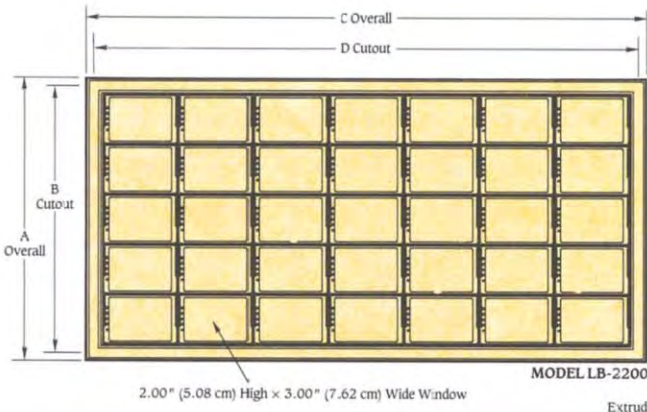

SERIES LB - 2100 / LB - 2200

The Series LB-2100/LB-2200 Lamp Cabinets are factory assembled from single-size modules in any number of windows high or wide to accommodate customer requirements for window size and panel cutout. The lamp assembly features colored bezels and nameplates. Rear panel screw terminals allow external connection or factory wiring to multipin connectors to interface via multiconductor cables to the lamp driver logic. The two parallel connected lamps are available for 24 Vdc or Vac, 48 Vdc or Vac, 115 Vac or 125 Vdc. The LB-2100 features a nominal window size of 1.5 inches by 3 inches, and the LB-2200 is 2 inches by 3 inches.

SPECIFICATIONS

Standard Voltages: 24 Vdc, 48 Vdc, 125 Vdc, 24 Vac, 48 Vac, 115 Vac.

Cabinet Size: Any number of windows high and wide. (May exceed the numbers shown in the table below.)

Lenses: Sandwich type lenses available.

Push-button Modules: Integral push-button modules offered as an option.

LB-2100 Dimensions

No. of Windows	Windows High		Windows Wide	
	A—Overall inches (cm)	B—Cutout inches (cm)	C—Overall inches (cm)	D—Cutout inches (cm)
2	4.28 (10.87)	3.75 (9.53)	7.28 (18.49)	6.75 (17.15)
3	5.78 (14.68)	5.25 (13.34)	10.28 (26.11)	9.75 (24.77)
4	7.28 (18.49)	6.75 (17.15)	13.28 (33.73)	12.75 (22.39)
5	8.78 (22.30)	8.25 (20.96)	16.28 (41.35)	15.75 (40.01)
6	10.28 (26.11)	9.75 (24.77)	19.28 (48.97)	18.75 (47.63)
7	11.78 (29.92)	11.25 (28.58)	22.28 (56.59)	21.75 (55.25)
8	13.28 (33.73)	12.75 (32.39)	25.28 (64.21)	24.75 (62.87)
9	14.78 (37.54)	14.25 (36.20)	28.28 (71.83)	27.75 (70.49)
10	16.28 (41.35)	15.75 (40.01)	31.28 (79.45)	30.75 (78.11)
11	17.78 (45.16)	17.25 (43.82)	34.28 (87.07)	33.75 (85.73)
12	19.28 (48.97)	18.75 (47.63)	37.28 (94.69)	36.75 (93.35)