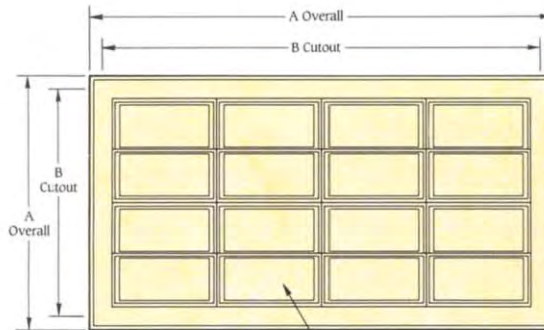

## SPECIFICATIONS

**Standard Voltages:** 24 Vdc, 48 Vdc, 125 Vdc, 24 Vac, 48 Vac, 115 Vac.

**Cabinet Size:** Any number of windows high and wide. (May exceed the numbers shown in the table below.)

**Lamp Wattage:** Two each 2-Watt lamps per window, except LB-4100 which has one 2-Watt lamp. 115 Vac and 125 Vdc models have 3-Watt lamps.

**Lenses:** Sandwich type lenses available.

**Push-button Modules:** Integral push-button modules offered as an option.

1.40" (3.56 cm) High x 3.00" (7.62 cm) Wide Window

### To Order:

4.4LB-2000-( )

- 24 = 24 Vdc/Vac
- 48 = 48 Vdc/Vac
- 115 = 115 Vac
- 125 = 125 Vdc
- Windows Wide
- Windows High

Specify number and location of push buttons required.

No. of Lamp Cabinet Modules High or Wide	Dimensions A—Overall inches (cm)	Dimensions B—Cutout inches (cm)	LB-1000 Window Size 3.5 in. H x 3.5 in. W (8.89 cm x 8.89 cm)		LB-2000 Window Size 1.75 in. H x 3.5 in. W (4.45 cm x 8.89 cm)		LB-3000 Window Size 1.16 in. H x 3.5 in. W (2.95 cm x 8.89 cm)		LB-4000 Window Size 1.75 in. H x 1.75 in. W (4.45 cm x 4.45 cm)	
			No. of Windows High or Wide	No. of Windows High	No. of Windows Wide	No. of Windows High	No. of Windows Wide	No. of Windows High or Wide		
1	5.00 (12.70)	4.38 (11.13)	1	2	1	3	1	2		
2	8.50 (21.59)	7.88 (20.02)	2	4	2	6	2	4		
3	12.00 (30.48)	11.38 (28.91)	3	6	3	9	3	6		
4	15.50 (39.37)	14.88 (37.80)	4	8	4	12	4	8		
5	19.00 (48.26)	18.38 (46.69)	5	10	5	15	5	10		
6	22.50 (57.15)	21.88 (55.58)	6	12	6	18	6	12		
7	26.00 (66.04)	25.38 (64.47)	7	14	7	21	7	14		
8	29.50 (74.93)	28.88 (73.36)	8	16	8	24	8	16		
9	33.00 (83.82)	32.50 (82.55)	9	18	9	27	9	18		
10	36.50 (92.71)	36.00 (91.44)	10	20	10	30	10	20		
11	40.00 (101.60)	39.50 (100.33)	11	22	11	33	11	22		
12	43.50 (110.49)	43.00 (109.22)	12	24	12	36	12	24		