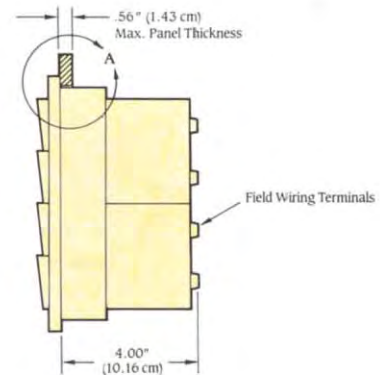

## SPECIFICATIONS

**Standard Voltages:** 24 Vdc, 48 Vdc, 125 Vdc, 24 Vac, 48 Vac, 115 Vac.

**Cabinet Size:** Any number of windows high and wide. (May exceed the numbers shown in the table below.)

**Lamp Wattage:** Two each 2-Watt lamps per window, except LB-4100 which has one 2-Watt lamp. 115 Vac and 125 Vdc models have 3-Watt lamps.

**Lenses:** Sandwich type lenses available.

**Push-button Modules:** Integral push-button modules offered as an option.

1.40" (3.56 cm) High x 3.00" (7.62 cm) Wide Window

### To Order:

4.4LB-2000-( )

- 24 = 24 Vdc/Vac
- 48 = 48 Vdc/Vac
- 115 = 115 Vac
- 125 = 125 Vdc
- Windows Wide
- Windows High

Specify number and location of push buttons required.

No. of Lamp Cabinet Modules High or Wide	Dimensions A—Overall inches (cm)	Dimensions B—Cutout inches (cm)	LB-1000 Window Size 3.5 in. H x 3.5 in. W (8.89 cm x 8.89 cm)		LB-2000 Window Size 1.75 in. H x 3.5 in. W (4.45 cm x 8.89 cm)		LB-3000 Window Size 1.16 in. H x 3.5 in. W (2.95 cm x 8.89 cm)		LB-4000 Window Size 1.75 in. H x 1.75 in. W (4.45 cm x 4.45 cm)	
			No. of Windows High or Wide	No. of Windows High	No. of Windows Wide	No. of Windows High	No. of Windows Wide	No. of Windows High or Wide		
1	5.00 (12.70)	4.38 (11.13)	1	2	1	3	1	2		
2	8.50 (21.59)	7.88 (20.02)	2	4	2	6	2	4		
3	12.00 (30.48)	11.38 (28.91)	3	6	3	9	3	6		
4	15.50 (39.37)	14.88 (37.80)	4	8	4	12	4	8		
5	19.00 (48.26)	18.38 (46.69)	5	10	5	15	5	10		
6	22.50 (57.15)	21.88 (55.58)	6	12	6	18	6	12		
7	26.00 (66.04)	25.38 (64.47)	7	14	7	21	7	14		
8	29.50 (74.93)	28.88 (73.36)	8	16	8	24	8	16		
9	33.00 (83.82)	32.50 (82.55)	9	18	9	27	9	18		
10	36.50 (92.71)	36.00 (91.44)	10	20	10	30	10	20		
11	40.00 (101.60)	39.50 (100.33)	11	22	11	33	11	22		
12	43.50 (110.49)	43.00 (109.22)	12	24	12	36	12	24		