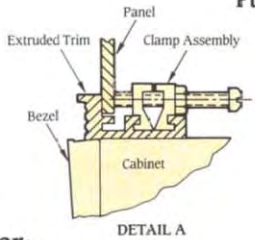

## SPECIFICATIONS

**Standard Voltages:** 24 Vdc, 48 Vdc, 125 Vdc, 24 Vac, 48 Vac, 115 Vac.

**Cabinet Size:** Any number of windows high and wide. (May exceed the numbers shown in the table below.)

**Lamp Wattage:** Two each 2-Watt lamps per window, except LB-4100 which has one 2-Watt lamp. 115 Vac and 125 Vdc models have 3-Watt lamps.

**Lenses:** Sandwich type lenses available.

**Push-button Modules:** Integral push-button modules offered as an option.

1.40" (3.56 cm) High x 3.00" (7.62 cm) Wide Window

### To Order:

4.4LB-2000-( )

- 24 = 24 Vdc/Vac
- 48 = 48 Vdc/Vac
- 115 = 115 Vac
- 125 = 125 Vdc
- Windows Wide
- Windows High

Specify number and location of push buttons required.

No. of Lamp Cabinet Modules High or Wide	Dimensions A—Overall inches (cm)	Dimensions B—Cutout inches (cm)	LB-1000 Window Size 3.5 in. H x 3.5 in. W (8.89 cm x 8.89 cm)		LB-2000 Window Size 1.75 in. H x 3.5 in. W (4.45 cm x 8.89 cm)		LB-3000 Window Size 1.16 in. H x 3.5 in. W (2.95 cm x 8.89 cm)		LB-4000 Window Size 1.75 in. H x 1.75 in. W (4.45 cm x 4.45 cm)	
			No. of Windows High or Wide	No. of Windows High	No. of Windows Wide	No. of Windows High	No. of Windows Wide	No. of Windows High or Wide		
1	5.00 (12.70)	4.38 (11.13)	1	2	1	3	1	2		
2	8.50 (21.59)	7.88 (20.02)	2	4	2	6	2	4		
3	12.00 (30.48)	11.38 (28.91)	3	6	3	9	3	6		
4	15.50 (39.37)	14.88 (37.80)	4	8	4	12	4	8		
5	19.00 (48.26)	18.38 (46.69)	5	10	5	15	5	10		
6	22.50 (57.15)	21.88 (55.58)	6	12	6	18	6	12		
7	26.00 (66.04)	25.38 (64.47)	7	14	7	21	7	14		
8	29.50 (74.93)	28.88 (73.36)	8	16	8	24	8	16		
9	33.00 (83.82)	32.50 (82.55)	9	18	9	27	9	18		
10	36.50 (92.71)	36.00 (91.44)	10	20	10	30	10	20		
11	40.00 (101.60)	39.50 (100.33)	11	22	11	33	11	22		
12	43.50 (110.49)	43.00 (109.22)	12	24	12	36	12	24		